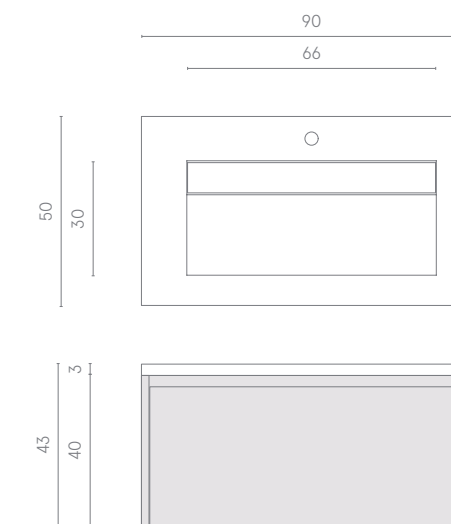

FLY AIR РАКОВИНА 90 /
FLY AIR WASHBASIN 90