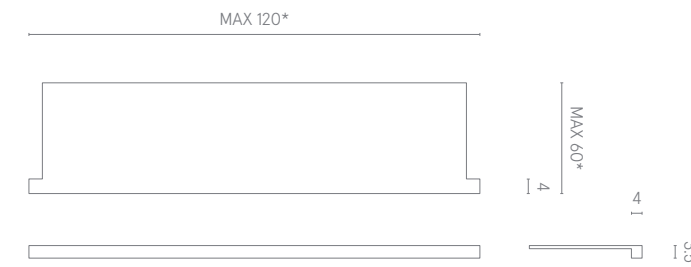

* Возможность персонализировать размеры
Misure personalizzabili
Customizable sizes

HORIZON ПОДОКОННИК С БОКОВЫМИ ВЫСТУПАМИ 120 /
HORIZON WINDOW SILL WITH HORNS 120

* Возможность персонализировать размеры
Misure personalizzabili
Customizable sizes