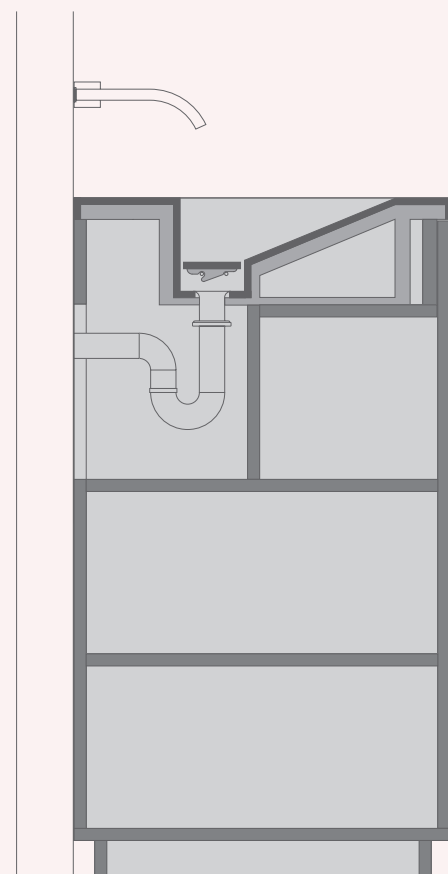

CUBE AIR

РАКОВИНА
WASHBASIN

РАКОВИНА С ОТВЕРСТИЕМ ПОД СМЕСИТЕЛЬ /
LAVABO CON MISCELATORE ON TOP /
WASHBASIN WITH MIXER ON TOP

СМЕСИТЕЛЬ, УСТАНОВЛЕННЫЙ НА СТЕНУ /
LAVABO CON MISCELATORE A MURO /
WASHBASIN WITH WALL-MOUNTED MIXER

ВНИМАНИЕ : для безопасной и соответствующей установки необходимо обратиться к профессионалу.
ATTENZIONE : per un'installazione sicura e conforme, consigliamo di rivolgersi al proprio installatore di fiducia.
ATTENTION : for a safe and compliant installation, it is mandatory to contact your installer.

CUBE

РАКОВИНА 50
WASHBASIN 50

СМЕСИТЕЛЬ, УСТАНОВЛЕННЫЙ НА СТЕНУ /
LAVABO CON MISCELATORE A MURO /
WASHBASIN WITH WALL-MOUNTED MIXER

ОТДЕЛЬНОСТОЯЩАЯ РАКОВИНА /
LAVABO FREESTANDING /
FREESTANDING WASHBASIN