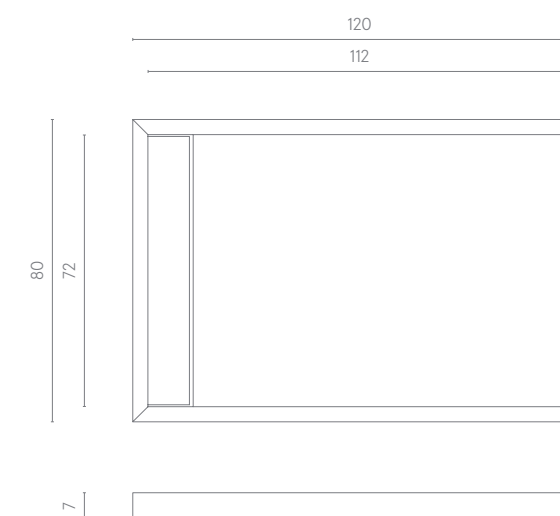

DIAMOND
Душевой поддон 120 / Shower tray 120
Континуум Петрол / Continuum Petrol

Поддоны Diamond могут быть изготовлены из керамогранита Italon только в натуральной поверхности
Piatto doccia Diamond disponibile solo in finitura naturale
Diamond shower tray available only in matt finish

DIAMOND ДУШЕВОЙ ПОДДОН 80 /
DIAMOND SHOWER TRAY 80

DIAMOND ДУШЕВОЙ ПОДДОН 100 /
DIAMOND SHOWER TRAY 100

DIAMOND ДУШЕВОЙ ПОДДОН 120 /
DIAMOND SHOWER TRAY 120