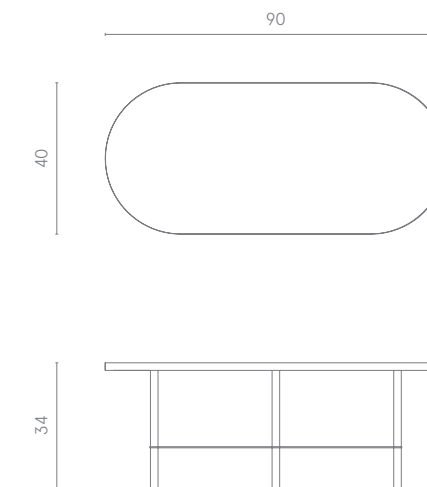

LOUNGE ЖУРНАЛЬНЫЙ СТОЛИК 90 /
LOUNGE SIDE TABLE 90