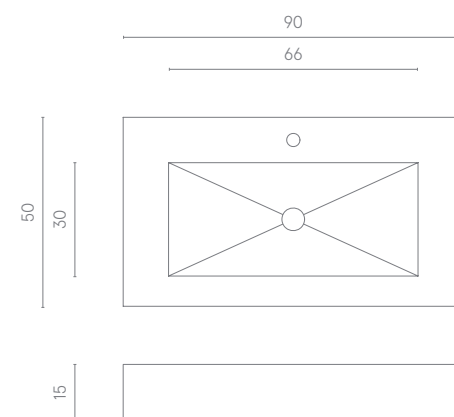

FLY РАКОВИНА 90 /
FLY WASHBASIN 90