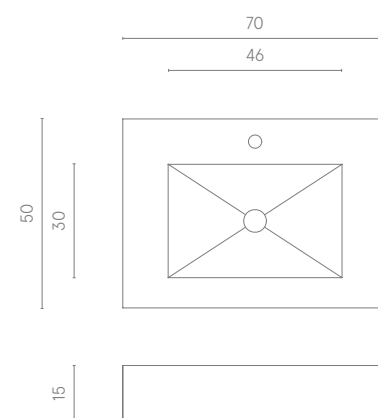

FLY РАКОВИНА 120 ЛЕВАЯ /
FLY WASHBASIN 120 SX

FLY РАКОВИНА 90 /
FLY WASHBASIN 90

FLY РАКОВИНА 120 ПРАВАЯ /
FLY WASHBASIN 120 DX

Для всех размеров: Предусмотрена опция центрального отверстия для крана.
Per tutte le dimensioni: foro centrale per rubinetto opzionale.
For all sizes: central tap hole is optional.

Для всех размеров - техническая информация: стр. 102
Per tutte le dimensioni - informazioni tecniche: pag. 102
For all sizes - technical information: page 102