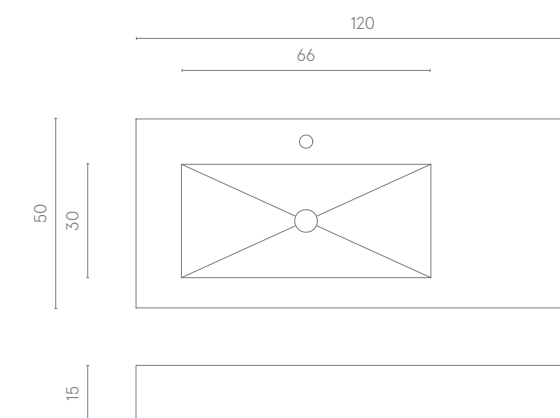

FLY
Раковина 90 / Washbasin 90
Стелларис Абсолют Блэк / Stellaris Absolut Black

FLY
Раковина 120 Левая / Washbasin 120 SX
Стелларис Абсолют Блэк / Stellaris Absolut Black

FLY
Раковина 120 Правая / Washbasin 120 DX
Этернум Крим / Eternum Cream

FLY РАКОВИНА 120 ЛЕВАЯ /
FLY WASHBASIN 120 SX