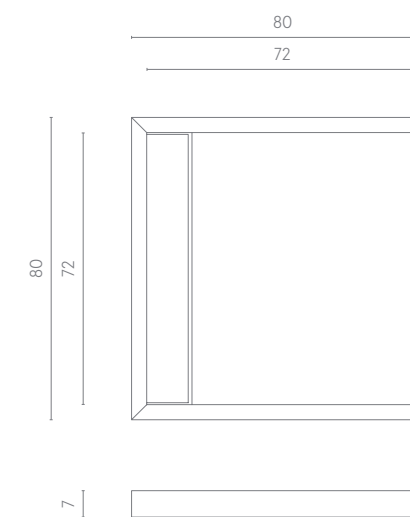

Поддоны Diamond могут быть изготовлены из керамогранита Italon только в натуральной поверхности
Piatto doccia Diamond disponibile solo in finitura naturale
Diamond shower tray available only in matt finish

DIAMOND ДУШЕВОЙ ПОДДОН 80 /
DIAMOND SHOWER TRAY 80

DIAMOND ДУШЕВОЙ ПОДДОН 100 /
DIAMOND SHOWER TRAY 100