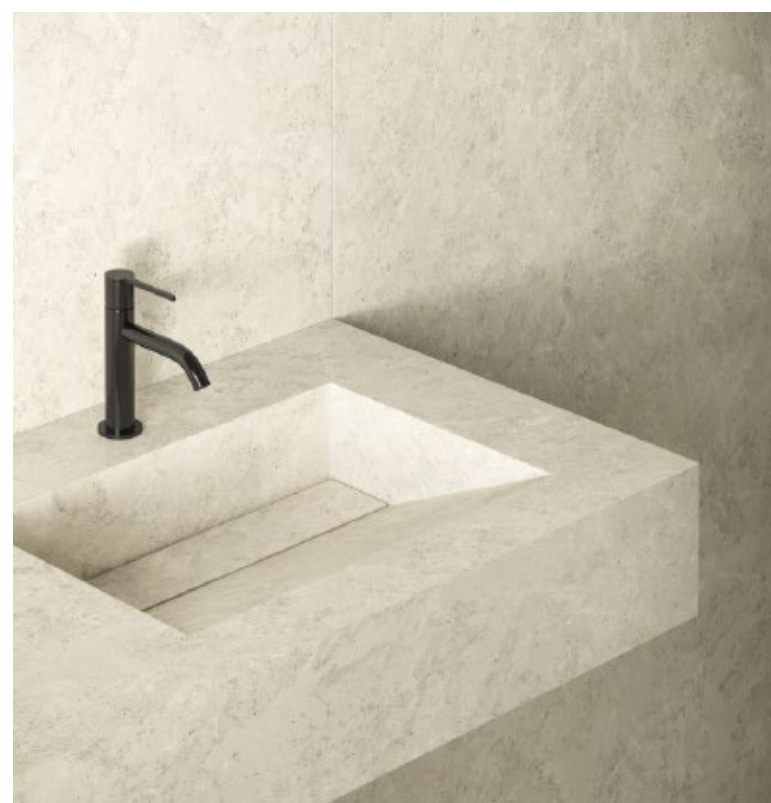

Метрополис Роял Айвори / Metropolis Royal Ivory