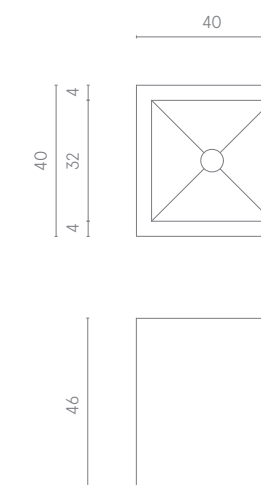

Для всех размеров - отверстие для крана не предусмотрено
Per tutte le dimensioni - foro per rubinetto non disponibile
For all sizes - hole for tap not available

CUBE
Раковина Тумба 50 / Washbasin Shelf 50
Шарм Делюкс Сахара Нуар / Charme Deluxe Sahara Noir

Техническая информация: стр. 105
Informazioni tecniche: pag. 105
Technical information: page 105