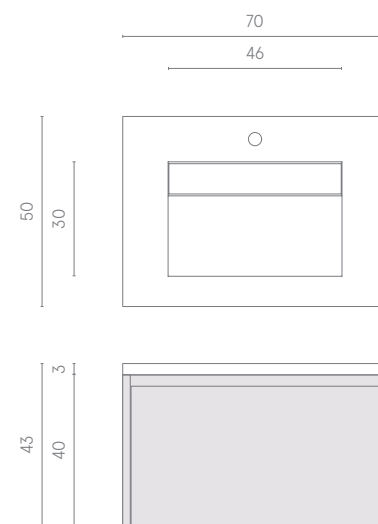

FLY AIR РАКОВИНА 70 /
FLY AIR WASHBASIN 70