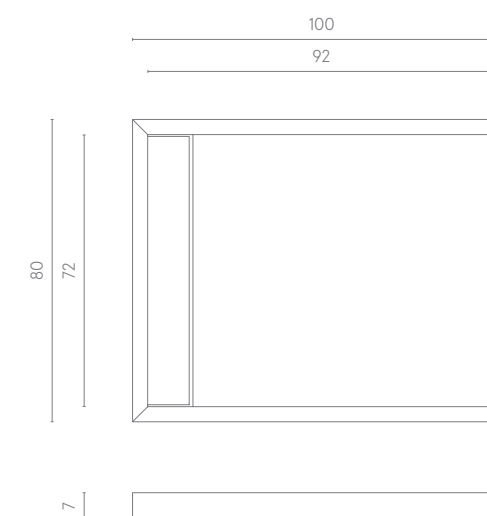

DIAMOND ДУШЕВОЙ ПОДДОН 120 /
DIAMOND SHOWER TRAY 120