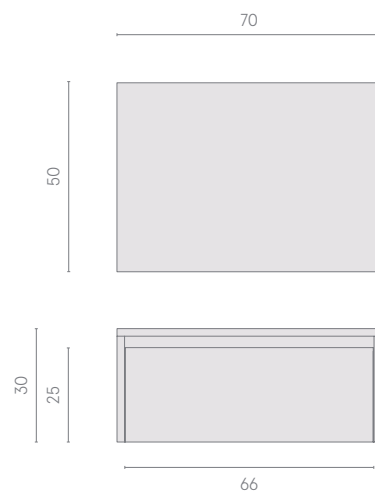

GAIN ТУМБА 70 /
GAIN CABINET 70