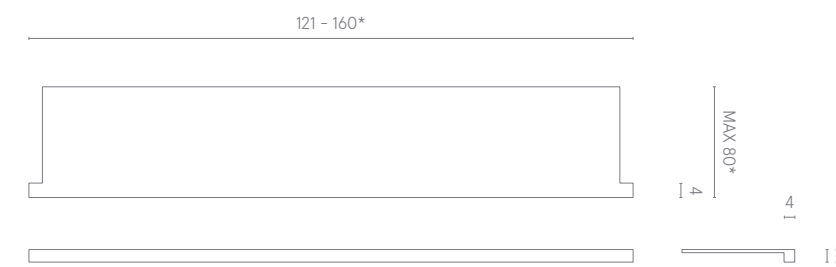

HORIZON ПОДОКОННИК С БОКОВЫМИ ВЫСТУПАМИ 160 /
HORIZON WINDOW SILL WITH HORNS 160