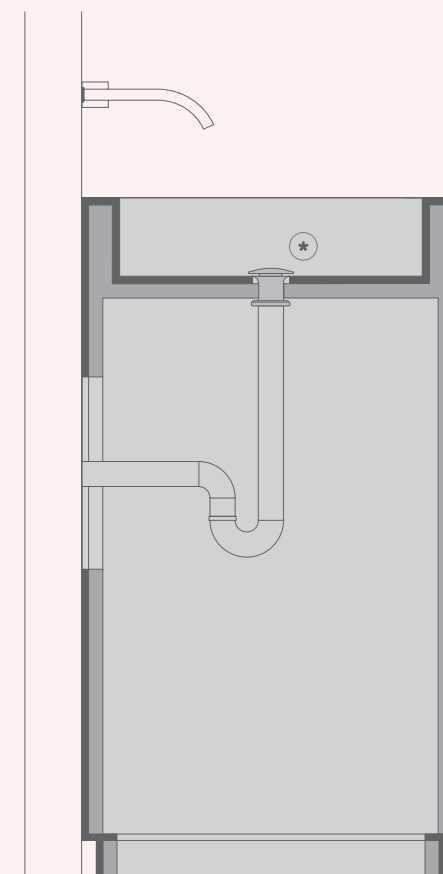

В комплект входит: донный клапан с хромированной крышкой
Accessori inclusi: piletta cromata
Accessories included: chromed waste

ВНИМАНИЕ : для безопасной и соответствующей установки необходимо обратиться к профессионалу.
ATTENZIONE : per un'installazione sicura e conforme, consigliamo di rivolgersi al proprio installatore di fiducia.
ATTENTION : for a safe and compliant installation, it is mandatory to contact your installer.