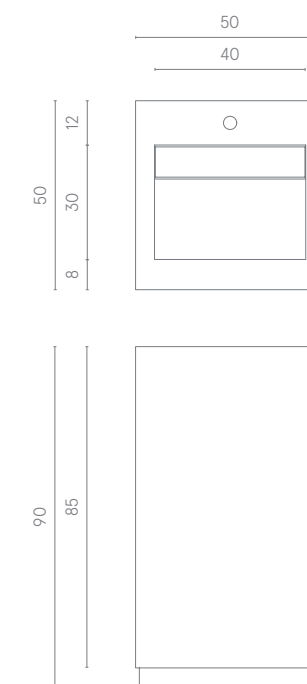

Предусмотрена опция центрального отверстия для крана.
Foro centrale per rubinetto opzionale.
Central tap hole is optional.

Техническая информация: стр. 103
Informazioni tecniche: pag. 103
Technical information: page 103